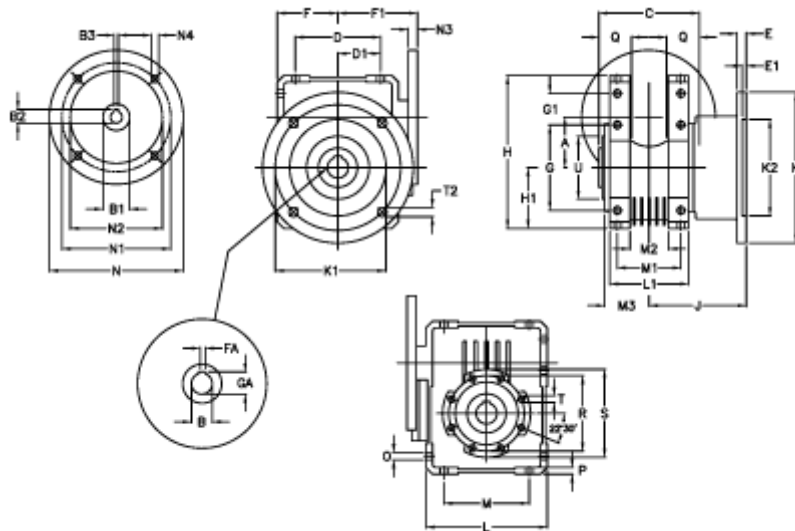

Article number: 392208602343536

Description: Worm Gear with Torque Limiter  
W86 L2-UF-23-P90 B5

## Measures

A = 86.90	E = 15	H = 245.5	M = 144	N4 = 11,5	U = 110
B = 35	E1 = 6	H1 = 100.0	M1 = 101	O = 11.5	
B1 E7 = 24	F = 100	J = 151.0	M2 = 57	P = 11	
B2 = 27.3	F1 = 128	K = 210	M3 = 65	Q = 45	
B3 H9 = 8	FA = 10	K1 = 176	N = 200	R = 130	
C = 140	G = 144	K2 = 152	N1 = 165	S = 150	
D = 144.0	G1 = 45.5	L = 200	N2 = 130	T = M10x18	
D1 = 72.0	GA = 38.3	L1 = 125	N3 = 12.0	T2 = 12.5	